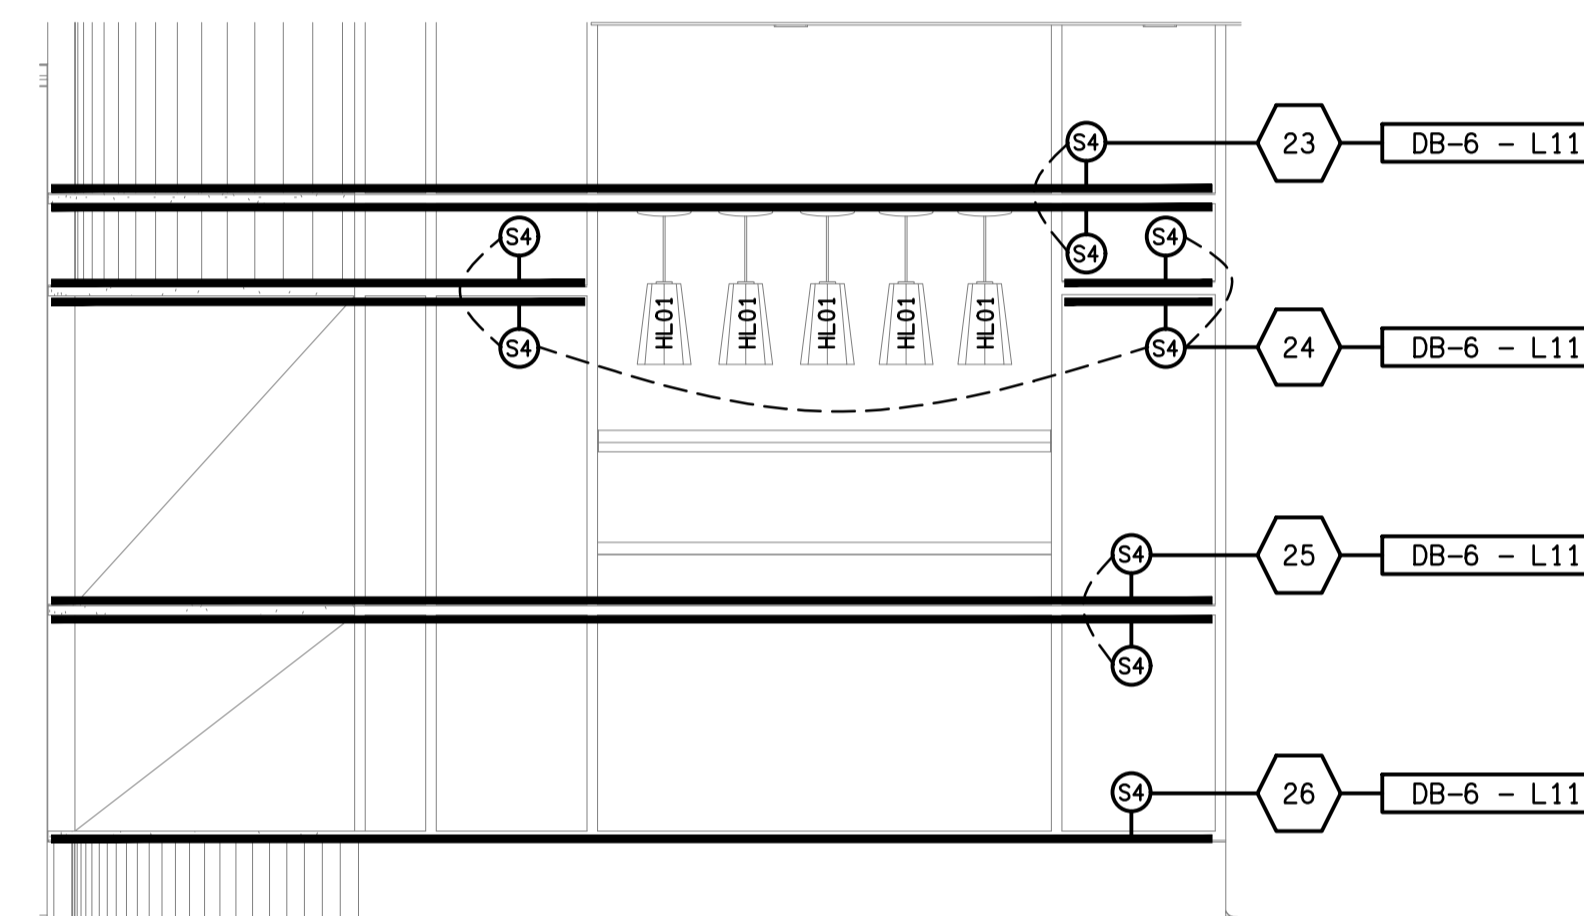

DETAIL A
BAR / CAFE COUNTER ELEVATION
SCALE 1: 25

DETAIL B
BAR REAR DISPLAY WALL ELEVATION
SCALE 1: 25

DETAIL C
BUNGALOW CAFE WALL 1 ELEVATION
SCALE 1: 25

DETAIL D
BUNGALOW CAFE WALL 2 ELEVATION
SCALE 1: 25

DETAIL H
FEMALE VANITY ELEVATION
SCALE 1: 25

DETAIL E
DINING FEATURE WALL ELEVATION
SCALE 1: 25

DETAIL F
FEATURE SIDE WALL ELEVATION
SCALE 1: 25

DETAIL G
MALE VANITY ELEVATION
SCALE 1: 25