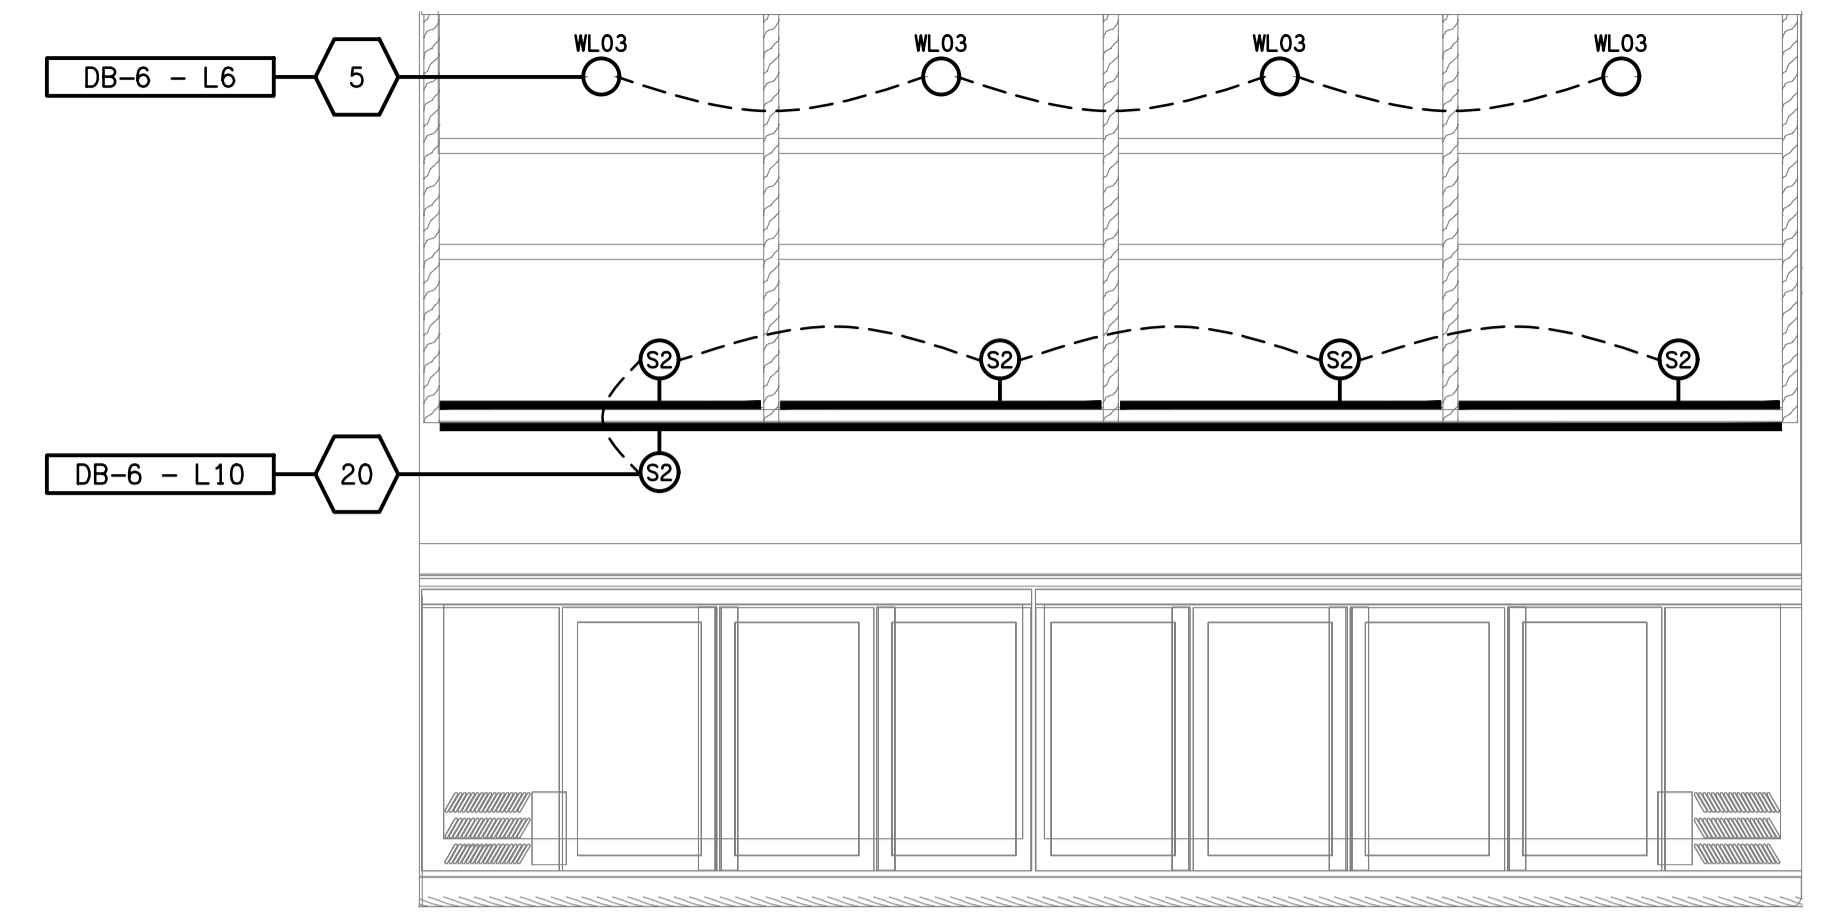

DETAIL A
BAR / CAFE COUNTER ELEVATION
SCALE 1: 25

DETAIL B
BAR REAR DISPLAY WALL ELEVATION
SCALE 1: 25

DETAIL C
BUNGALOW CAFE WALL 1 ELEVATION
SCALE 1: 25

DETAIL D
BUNGALOW CAFE WALL 2 ELEVATION
SCALE 1: 25

DETAIL H
FEMALE VANITY ELEVATION
SCALE 1: 25

DETAIL E
DINING FEATURE WALL ELEVATION
SCALE 1: 25

DETAIL F
FEATURE SIDE WALL ELEVATION
SCALE 1: 25

DETAIL G
MALE VANITY ELEVATION
SCALE 1: 25