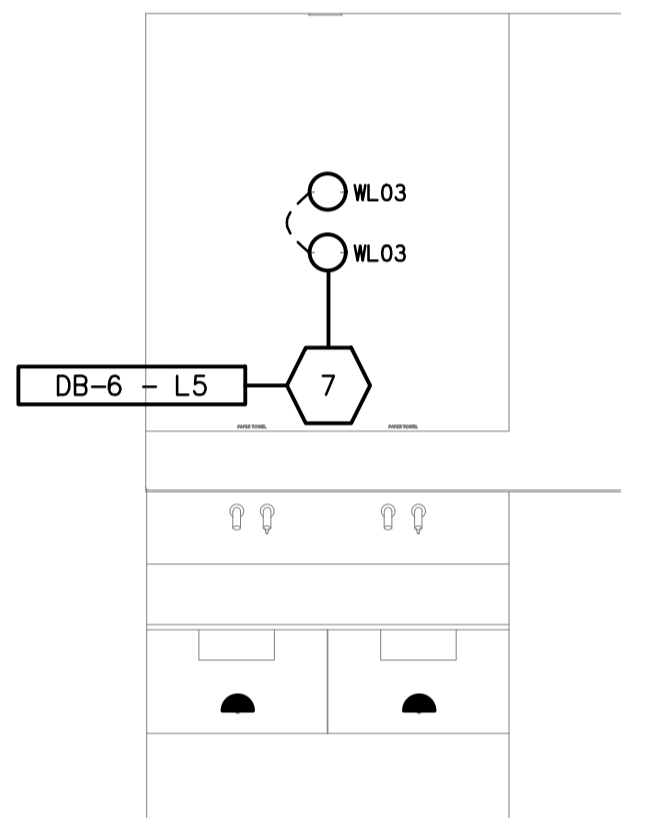

DETAIL A
BAR / CAFE COUNTER ELEVATION
SCALE 1: 25

DETAIL B
BAR REAR DISPLAY WALL ELEVATION
SCALE 1: 25

DETAIL C
BUNGALOW CAFE WALL 1 ELEVATION
SCALE 1: 25

DETAIL D
BUNGALOW CAFE WALL 2 ELEVATION
SCALE 1: 25

DETAIL H
FEMALE VANITY ELEVATION
SCALE 1: 25

DETAIL E
DINING FEATURE WALL ELEVATION
SCALE 1: 25

DETAIL F
FEATURE SIDE WALL ELEVATION
SCALE 1: 25

DETAIL G
MALE VANITY ELEVATION
SCALE 1: 25