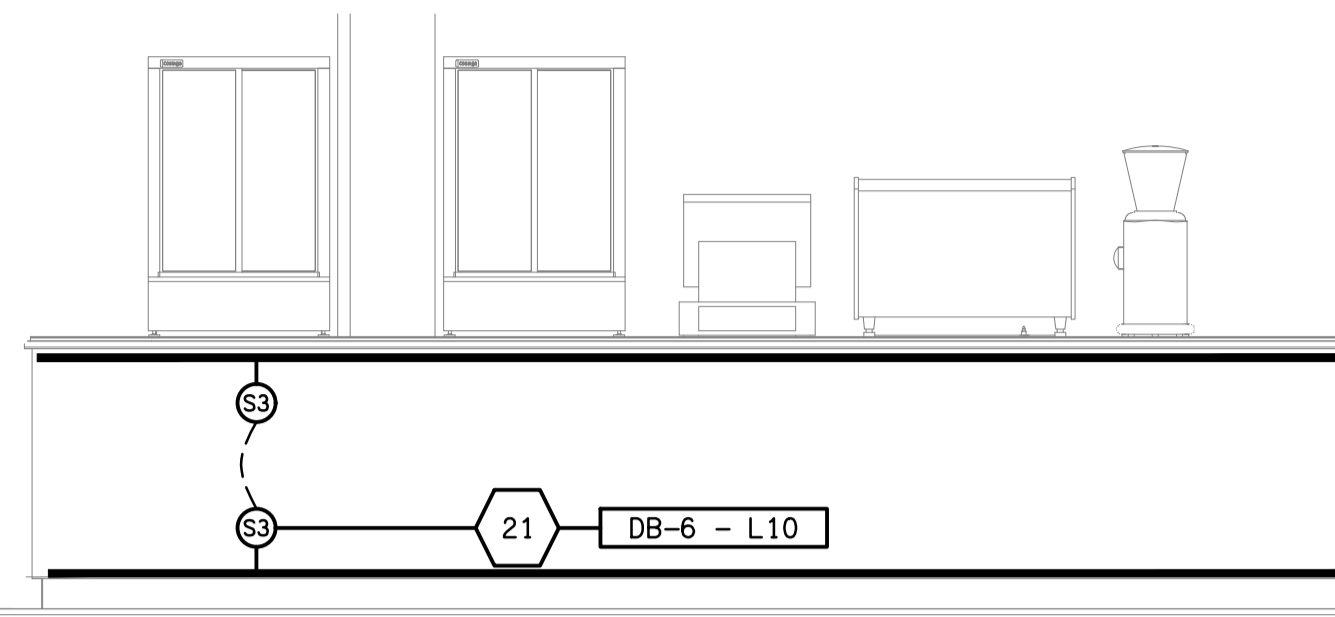

DETAIL A
BAR / CAFE COUNTER ELEVATION
SCALE 1: 25

DETAIL B
BAR REAR DISPLAY WALL ELEVATION
SCALE 1: 25

DETAIL C
BUNGALOW CAFE WALL 1 ELEVATION
SCALE 1: 25

DETAIL D
BUNGALOW CAFE WALL 2 ELEVATION
SCALE 1: 25

DETAIL H
FEMALE VANITY ELEVATION
SCALE 1: 25

DETAIL E
DINING FEATURE WALL ELEVATION
SCALE 1: 25

DETAIL F
FEATURE SIDE WALL ELEVATION
SCALE 1: 25

DETAIL G
MALE VANITY ELEVATION
SCALE 1: 25