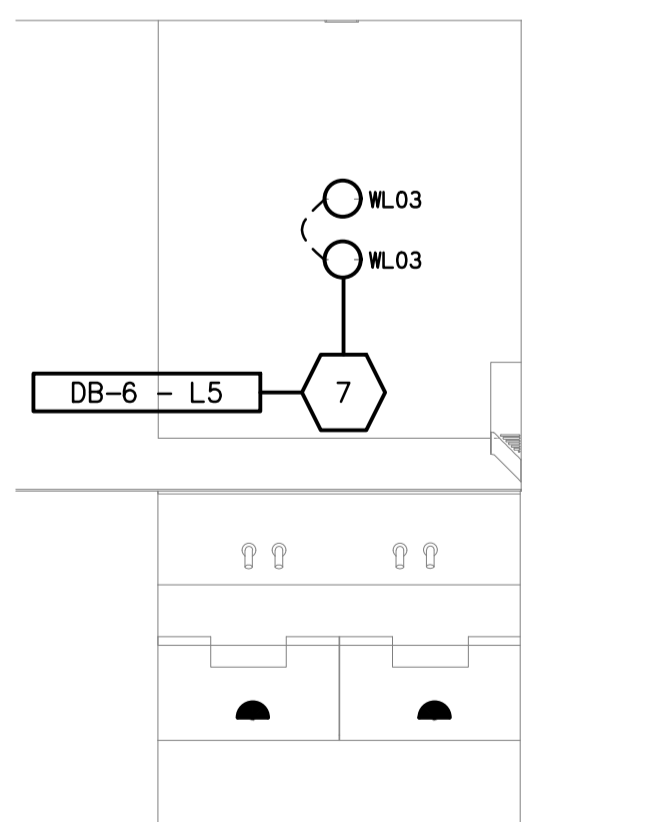

DETAIL A
BAR / CAFE COUNTER ELEVATION
SCALE 1: 25

DETAIL B
BAR REAR DISPLAY WALL ELEVATION
SCALE 1: 25

DETAIL C
BUNGALOW CAFE WALL 1 ELEVATION
SCALE 1: 25

DETAIL D
BUNGALOW CAFE WALL 2 ELEVATION
SCALE 1: 25

DETAIL H
FEMALE VANITY ELEVATION
SCALE 1: 25

DETAIL E
DINING FEATURE WALL ELEVATION
SCALE 1: 25

DETAIL F
FEATURE SIDE WALL ELEVATION
SCALE 1: 25

DETAIL G
MALE VANITY ELEVATION
SCALE 1: 25