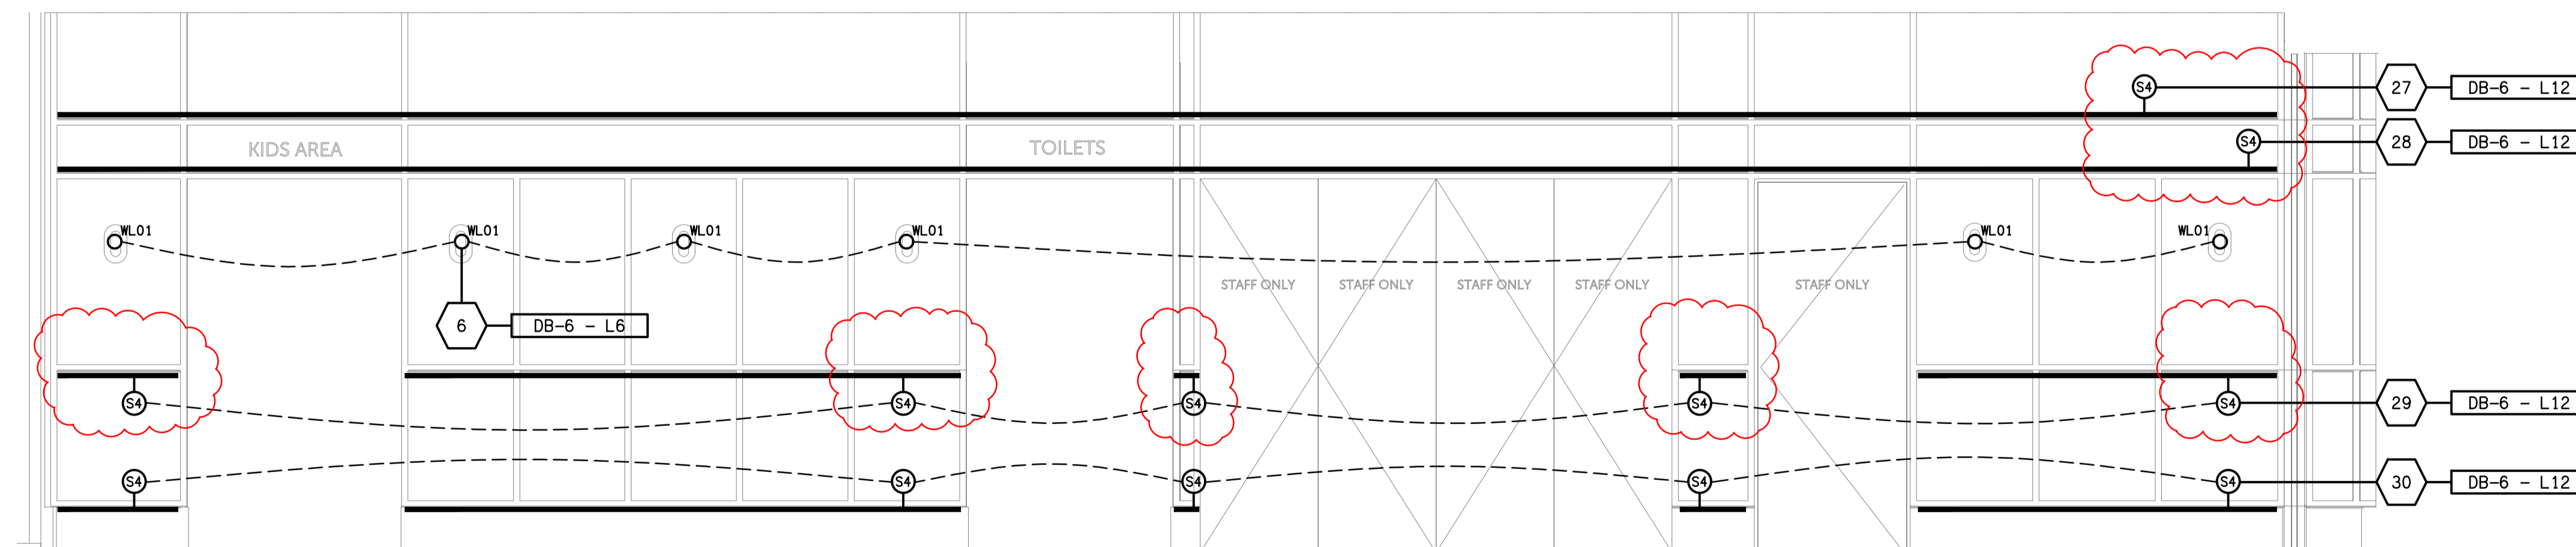

DETAIL A
BAR / CAFE COUNTER ELEVATION
SCALE 1: 25

DETAIL B
BAR REAR DISPLAY WALL ELEVATION
SCALE 1: 25

DETAIL C
BUNGALOW CAFE WALL 1 ELEVATION
SCALE 1: 25

DETAIL D
BUNGALOW CAFE WALL 2 ELEVATION
SCALE 1: 25

DETAIL H
FEMALE VANITY ELEVATION
SCALE 1: 25

DETAIL E
DINING FEATURE WALL ELEVATION
SCALE 1: 25

DETAIL F
FEATURE SIDE WALL ELEVATION
SCALE 1: 25

DETAIL G
MALE VANITY ELEVATION
SCALE 1: 25