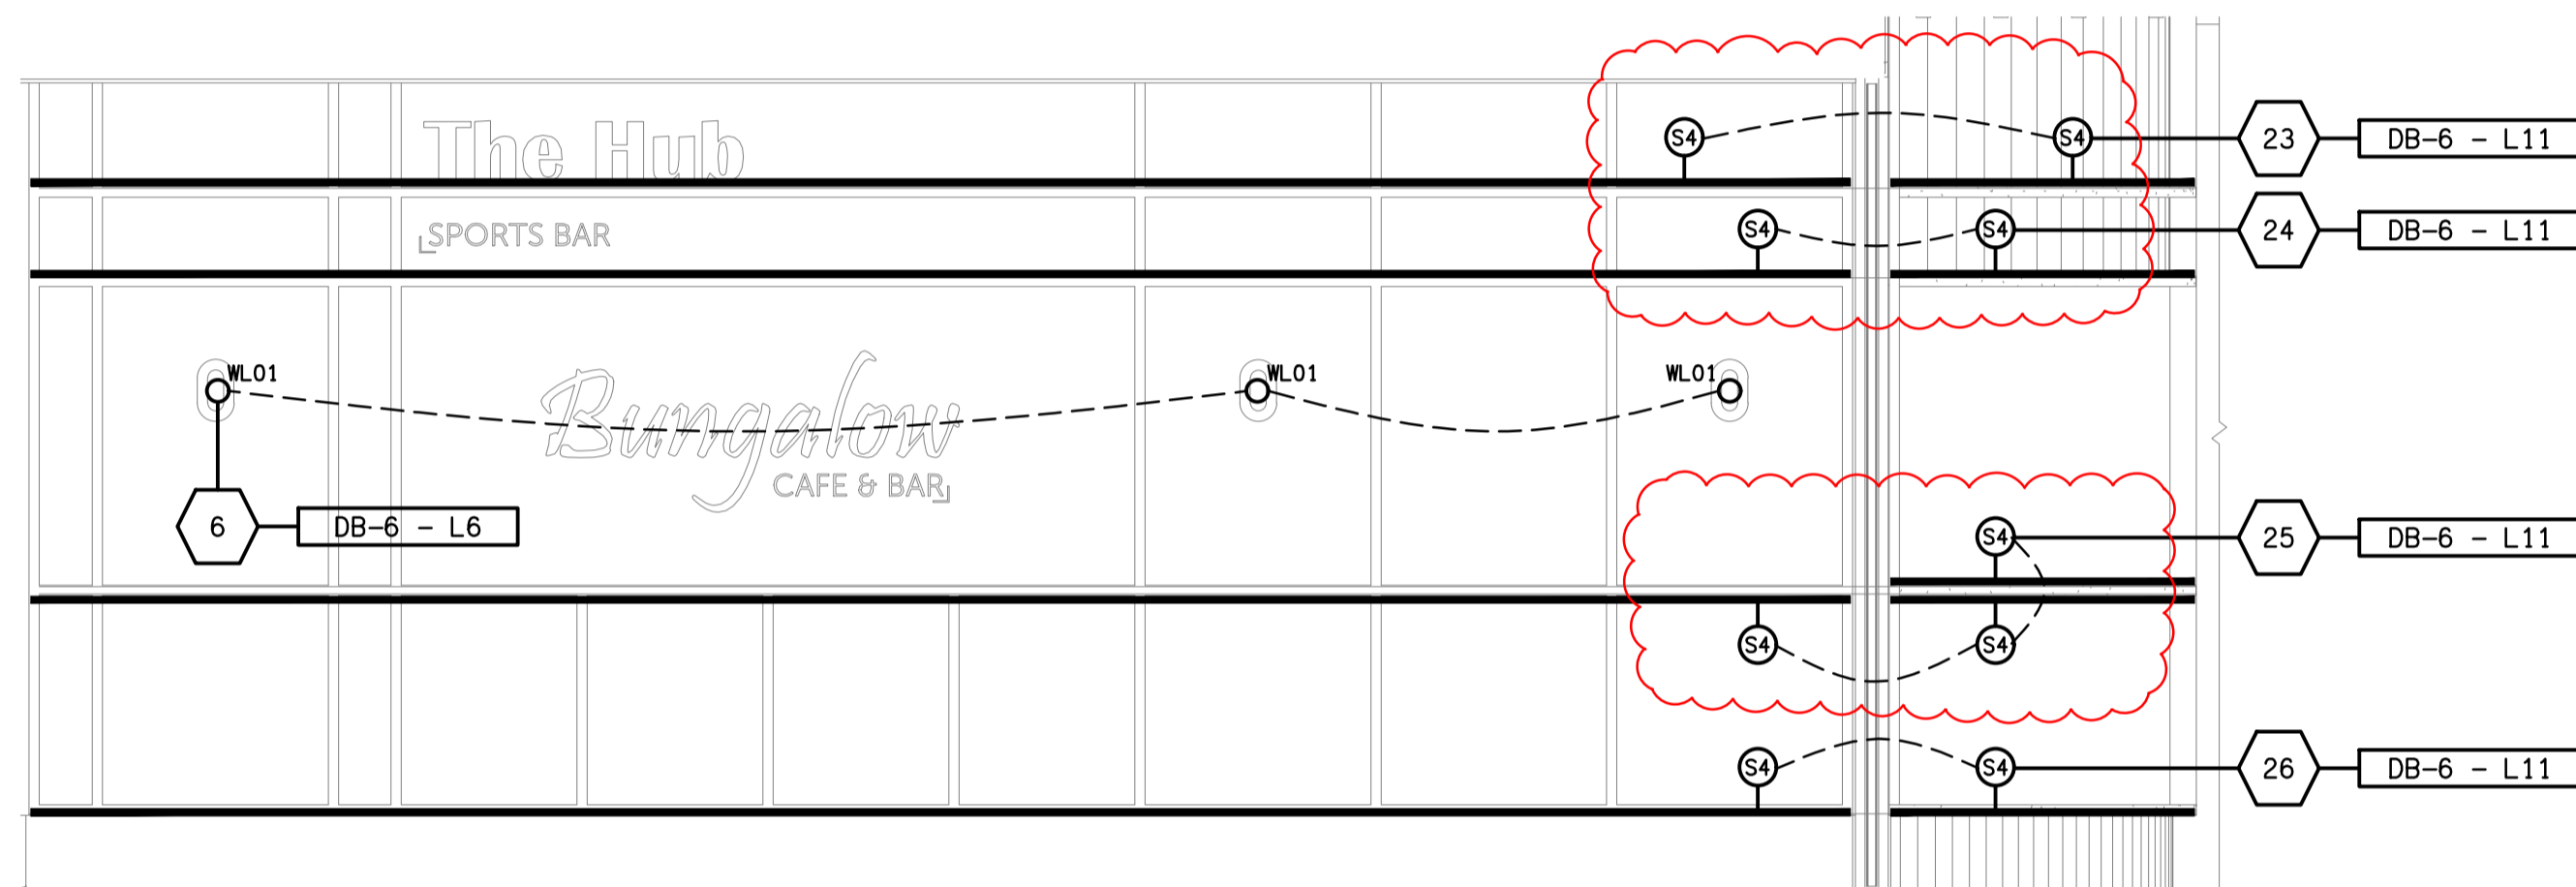

DETAIL A
BAR / CAFE COUNTER ELEVATION
SCALE 1: 25

DETAIL B
BAR REAR DISPLAY WALL ELEVATION
SCALE 1: 25

DETAIL C
BUNGALOW CAFE WALL 1 ELEVATION
SCALE 1: 25

DETAIL D
BUNGALOW CAFE WALL 2 ELEVATION
SCALE 1: 25

DETAIL H
FEMALE VANITY ELEVATION
SCALE 1: 25

DETAIL E
DINING FEATURE WALL ELEVATION
SCALE 1: 25

DETAIL F
FEATURE SIDE WALL ELEVATION
SCALE 1: 25

DETAIL G
MALE VANITY ELEVATION
SCALE 1: 25