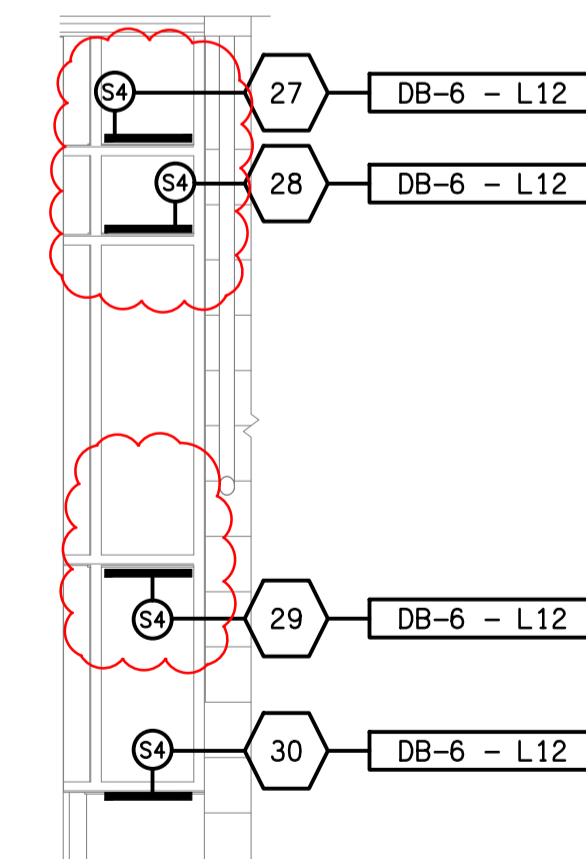

DETAIL A
BAR / CAFE COUNTER ELEVATION
SCALE 1: 25

DETAIL B
BAR REAR DISPLAY WALL ELEVATION
SCALE 1: 25

DETAIL C
BUNGALOW CAFE WALL 1 ELEVATION
SCALE 1: 25

DETAIL D
BUNGALOW CAFE WALL 2 ELEVATION
SCALE 1: 25

DETAIL H
FEMALE VANITY ELEVATION
SCALE 1: 25

DETAIL E
DINING FEATURE WALL ELEVATION
SCALE 1: 25

DETAIL F
FEATURE SIDE WALL ELEVATION
SCALE 1: 25

DETAIL G
MALE VANITY ELEVATION
SCALE 1: 25